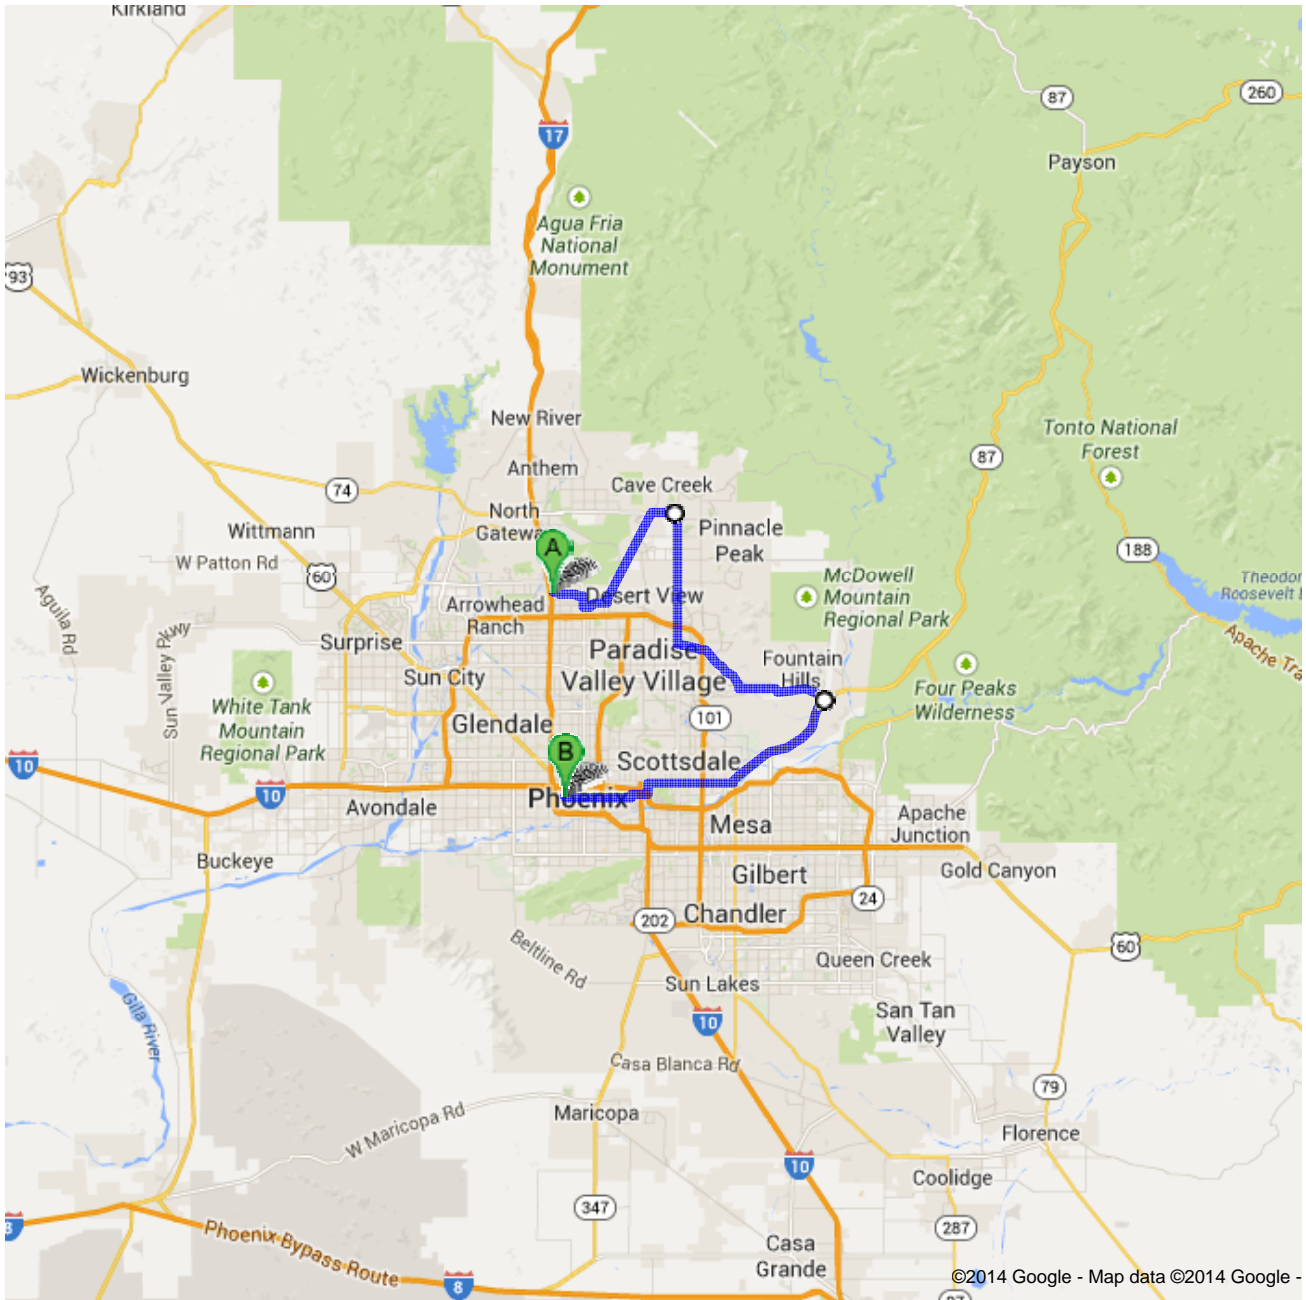

Directions to 1700 W Washington St, Phoenix, AZ 85007
69.0 mi – about 1 hour 44 mins

Arizona State Credit Union

2355 W Pinnacle Peak Rd, Phoenix, AZ 85027

1. Head **east** on **W Pinnacle Peak Rd** toward **N 23rd Ave**
About 5 mins

go 2.7 mi
total 2.7 mi

2. Turn **right** onto **N 7th St**
About 1 min

go 0.9 mi
total 3.5 mi

3. Take the 1st left onto **E Deer Valley Rd**
About 3 mins

go 2.1 mi
total 5.6 mi

4. Turn **left** onto **N Cave Creek Rd**
About 12 mins

go 8.7 mi
total 14.3 mi

5. Slight right onto **E Carefree Hwy**
About 3 mins

go 2.1 mi
total 16.3 mi

6. Turn right onto **N Scottsdale Rd**
About 16 mins

go 11.2 mi
total 27.5 mi

7. Turn left onto **E Frank Lloyd Wright Blvd**
About 13 mins

14. Turn right onto **E Washington St**
About 12 mins

go 5.6 mi
total 68.8 mi

15. Continue straight onto **W Washington St**
Destination will be on the right

go 0.2 mi
total 69.0 mi

 1700 W Washington St, Phoenix, AZ 85007