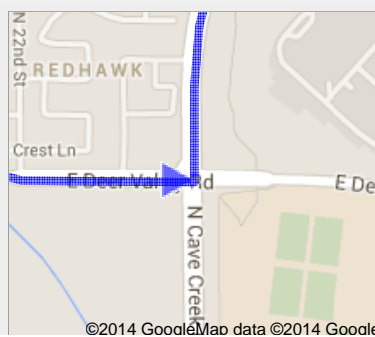

Directions to 1700 W Washington St, Phoenix, AZ 85007
69.0 mi – about 1 hour 44 mins

Arizona State Credit Union

2355 W Pinnacle Peak Rd, Phoenix, AZ 85027

1. Head **east** on **W Pinnacle Peak Rd** toward **N 23rd Ave**
About 5 mins

go 2.7 mi
total 2.7 mi

2. Turn **right** onto **N 7th St**
About 1 min

go 0.9 mi
total 3.5 mi

3. Take the 1st left onto **E Deer Valley Rd**
About 3 mins

go 2.1 mi
total 5.6 mi

4. Turn **left** onto **N Cave Creek Rd**
About 12 mins

go 8.7 mi
total 14.3 mi

5. Slight right onto **E Carefree Hwy**
About 3 mins

go 2.1 mi
total 16.3 mi

6. Turn right onto **N Scottsdale Rd**
About 16 mins

go 11.2 mi
total 27.5 mi

7. Turn left onto **E Frank Lloyd Wright Blvd**
About 13 mins

go 7.0 mi
total 34.5 mi

8. Turn left onto **E Shea Blvd**
About 11 mins

go 7.8 mi
total 42.3 mi

9. Turn right onto **AZ-87 S**
About 11 mins

go 10.9 mi
total 53.3 mi

10. Turn right onto **E McDowell Rd**
About 12 mins