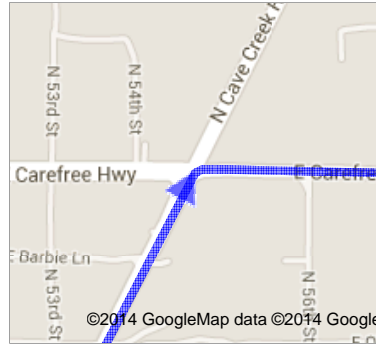

Directions to 1700 W Washington St, Phoenix, AZ 85007
69.0 mi – about 1 hour 44 mins

Arizona State Credit Union

2355 W Pinnacle Peak Rd, Phoenix, AZ 85027

1. Head **east** on **W Pinnacle Peak Rd** toward **N 23rd Ave**
About 5 mins

go 2.7 mi
total 2.7 mi

2. Turn **right** onto **N 7th St**
About 1 min

go 0.9 mi
total 3.5 mi

3. Take the 1st left onto **E Deer Valley Rd**
About 3 mins

go 2.1 mi
total 5.6 mi

4. Turn **left** onto **N Cave Creek Rd**
About 12 mins

go 8.7 mi
total 14.3 mi

5. Slight right onto **E Carefree Hwy**
About 3 mins

go 2.1 mi
total 16.3 mi

6. Turn right onto **N Scottsdale Rd**
About 16 mins

go 11.2 mi
total 27.5 mi

7. Turn left onto **E Frank Lloyd Wright Blvd**
About 13 mins

14. Turn right onto **E Washington St**
About 12 mins

go 5.6 mi
total 68.8 mi

15. Continue straight onto **W Washington St**
Destination will be on the right

go 0.2 mi
total 69.0 mi

 1700 W Washington St, Phoenix, AZ 85007