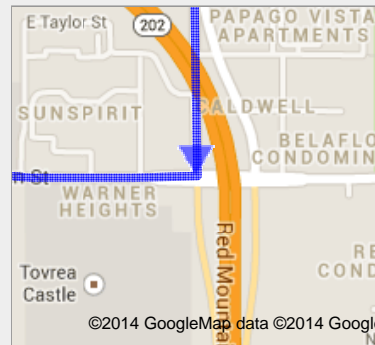

Directions to 1700 W Washington St, Phoenix, AZ 85007
69.0 mi – about 1 hour 44 mins

Arizona State Credit Union

2355 W Pinnacle Peak Rd, Phoenix, AZ 85027

1. Head **east** on **W Pinnacle Peak Rd** toward **N 23rd Ave**
About 5 mins

go 7.0 mi
total 34.5 mi

8. Turn left onto **E Shea Blvd**
About 11 mins

go 7.8 mi
total 42.3 mi

9. Turn right onto **AZ-87 S**
About 11 mins

go 10.9 mi
total 53.3 mi

10. Turn right onto **E McDowell Rd**
About 12 mins

go 7.3 mi
total 60.6 mi

11. Turn left onto **N 52nd St**
About 2 mins

go 1.0 mi
total 61.6 mi

12. Turn right onto **E Van Buren St**
About 3 mins

go 1.5 mi
total 63.1 mi

13. Turn left onto **N 40th St**

go 0.2 mi
total 63.3 mi

14. Turn right onto **E Washington St**
About 12 mins

go 5.6 mi
total 68.8 mi

15. Continue straight onto **W Washington St**
Destination will be on the right

go 0.2 mi
total 69.0 mi

 1700 W Washington St, Phoenix, AZ 85007