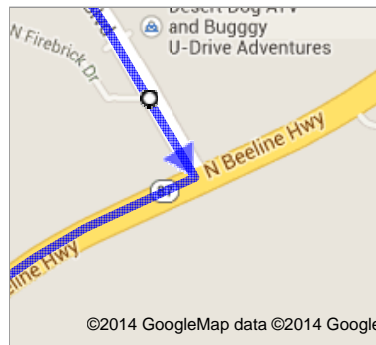

Directions to 1700 W Washington St, Phoenix, AZ 85007
69.0 mi – about 1 hour 44 mins

Arizona State Credit Union

2355 W Pinnacle Peak Rd, Phoenix, AZ 85027

1. Head **east** on **W Pinnacle Peak Rd** toward **N 23rd Ave**
About 5 mins

go 7.0 mi
total 34.5 mi

8. Turn left onto **E Shea Blvd**
About 11 mins

go 7.8 mi
total 42.3 mi

9. Turn right onto **AZ-87 S**
About 11 mins

go 10.9 mi
total 53.3 mi

10. Turn right onto **E McDowell Rd**
About 12 mins

go 7.3 mi
total 60.6 mi

11. Turn left onto **N 52nd St**
About 2 mins

go 1.0 mi
total 61.6 mi

12. Turn right onto **E Van Buren St**
About 3 mins

go 1.5 mi
total 63.1 mi

13. Turn left onto **N 40th St**

go 0.2 mi
total 63.3 mi

14. Turn right onto **E Washington St**
About 12 mins

go 5.6 mi
total 68.8 mi

15. Continue straight onto **W Washington St**
Destination will be on the right

go 0.2 mi
total 69.0 mi

 1700 W Washington St, Phoenix, AZ 85007